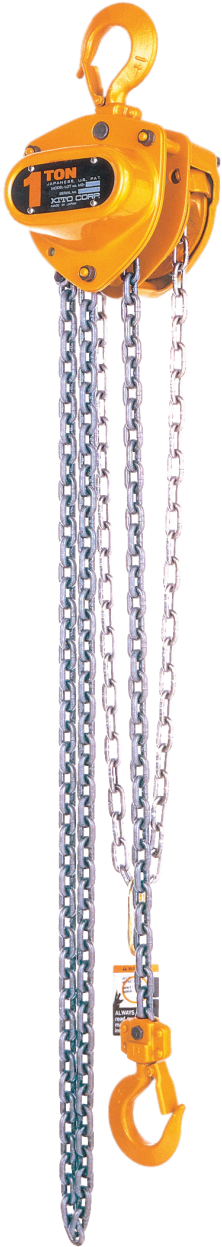

**KITO**

**M3CB**

HEAVY DUTY HAND CHAIN HOIST

# Pull your weight – and tonnes more.

The M3CB proves its unmatched pulling power in the most extreme conditions. Exceptional, heavy-grade components make this a long lasting workhorse that tackles severe -40° C temperatures and truly hostile Northern winters.

## 2 High-Impact Steel Housing

The M3CB has a rugged body and hand wheel cover made of heavy gauge high-impact steel, giving much needed protection in extreme conditions and demanding applications to see every job through to the end.

## 4 Bearing-Supported High-Strength Pinion

KITO's one-piece machined pinion offers increased strength and rigidity by keeping its gears aligned and running smoothly for greater efficiency during full-capacity lifts. The strategically positioned bearings efficiently convert an operator's input directly into lifting power to minimize worker strain and enhance safety.